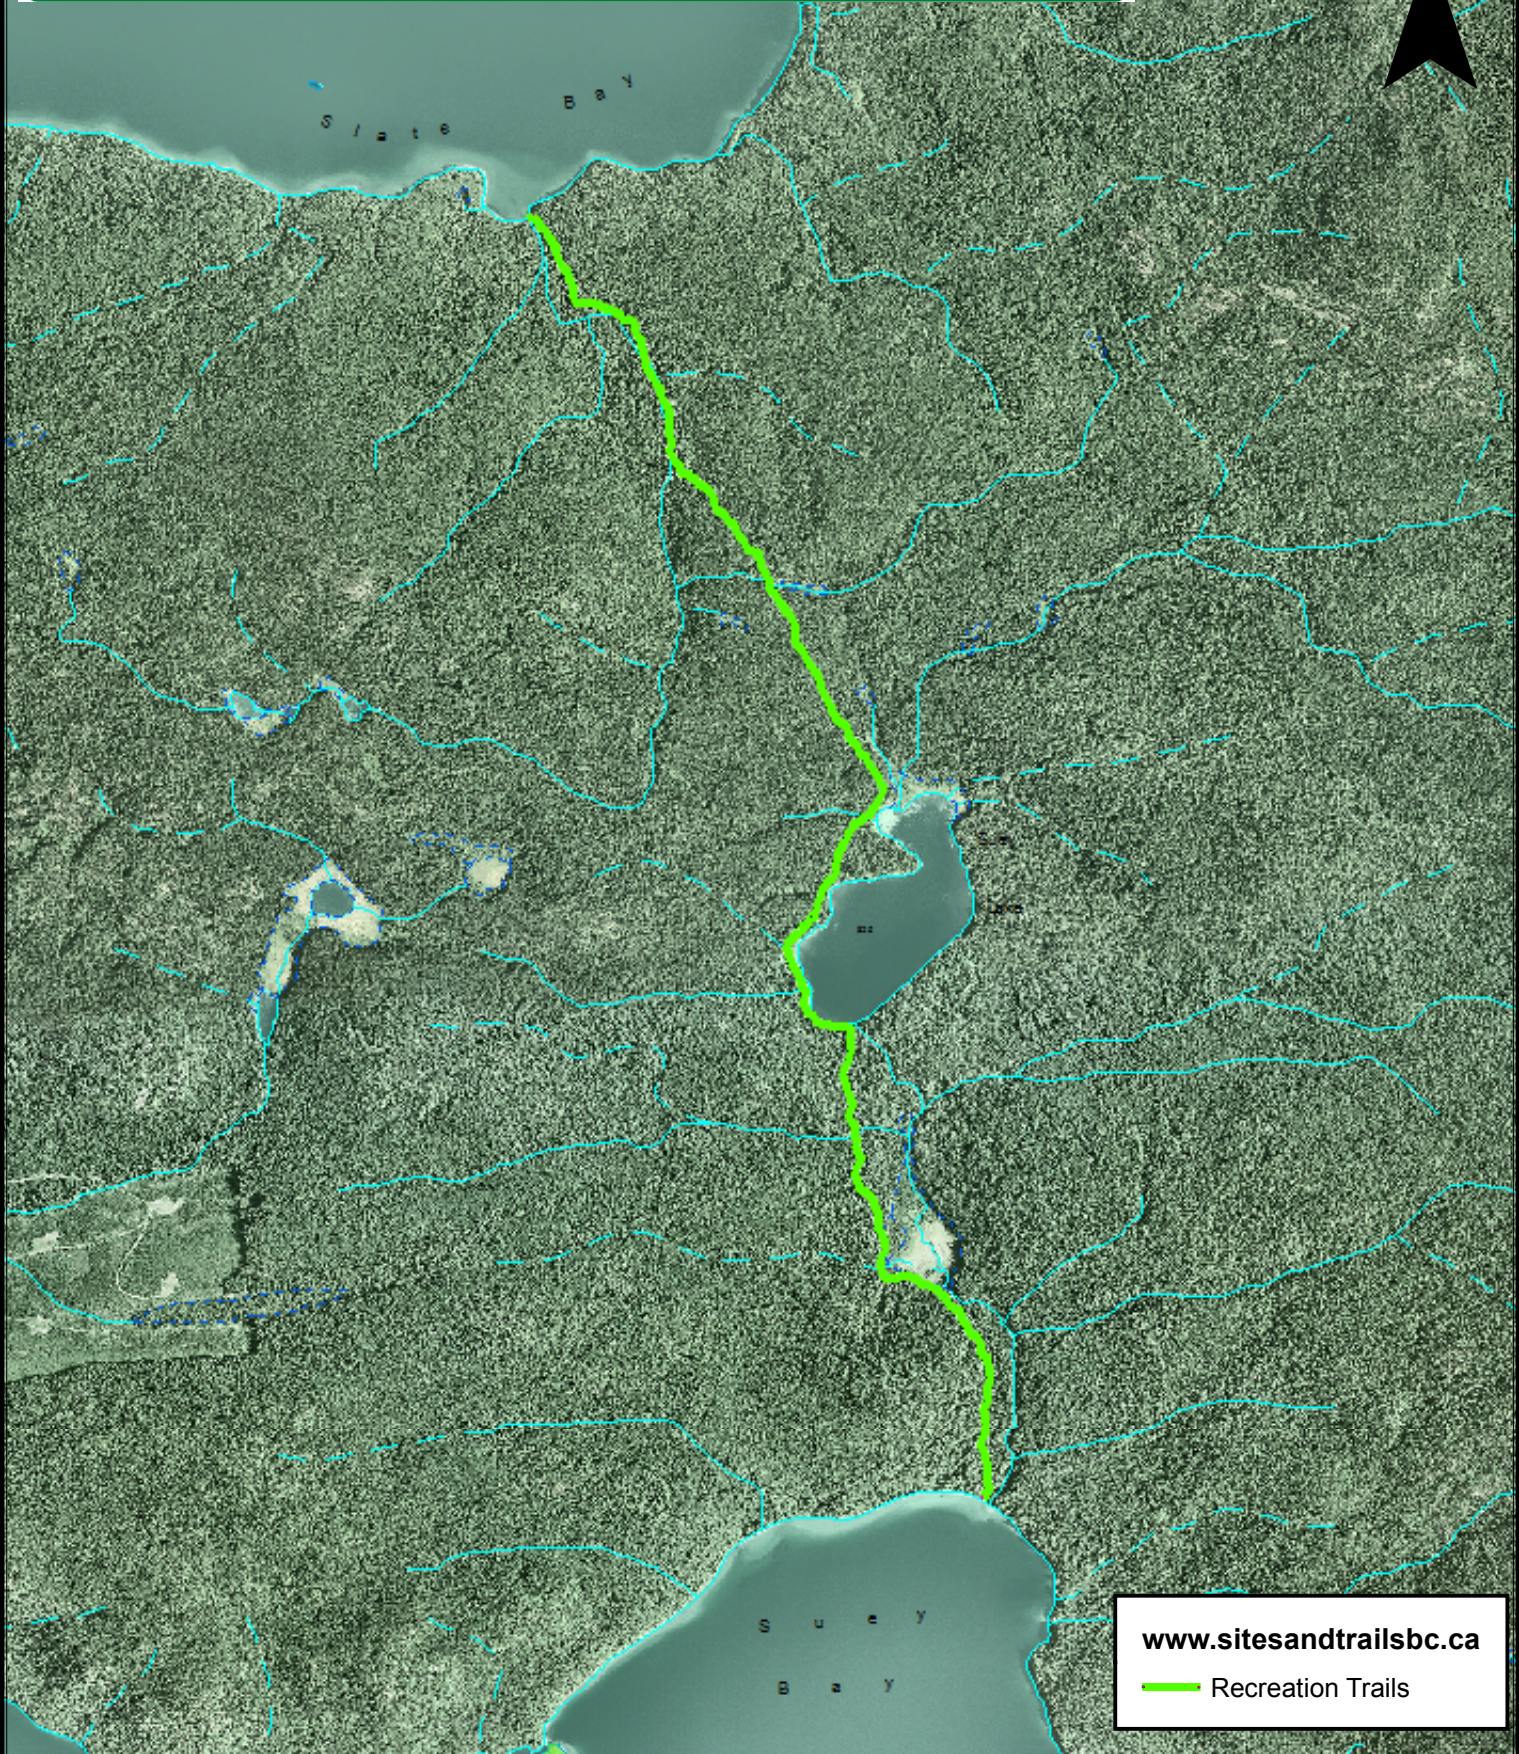

Recreation Sites
and Trails BC

SUEY/SLATE BAY TRAIL

www.sitesandtrailsbc.ca
Recreation Trails

HORSEFLY LAKE ISLAND